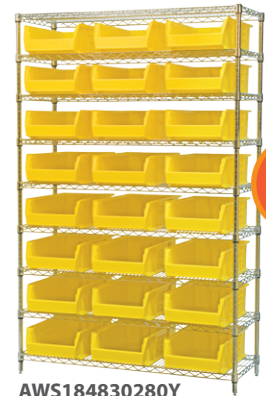

Super-Size AkroBin® Shelving Systems

Super-Size AkroBin Wire Systems			Bin Dimensions (In.)			Shelf Dimensions (In.)			Quantity	
Model No.	Description	Colors	L	W	H	D	L	H	# of Bins	Shelves
AWS184830280	Wire Shelving w/ 30280 Bins	R, B, Y, SC	20	12¾	6	18	48	74	24	9
AWS184830281	Wire Shelving w/ 30281 Bins	R, B, Y, SC	20	12¾	8	18	48	74	18	7
AWS184830282	Wire Shelving w/ 30282 Bins	R, B, Y, SC	20	12¾	12	18	48	74	12	5
AWS184830283	Wire Shelving w/ 30283 Bins	R, B, Y, SC	20	18	12	18	48	74	8	5
AWS18485AB	Wire Shelving w/ 30280,281, 282, 283 Bins	R, B, Y, SC	See Above			18	48	74	4/3/4/4†	6
AWS24360284	Wire Shelving w/ 30284 Bins	R, B, Y, SC	23¾	8¼	7	24	36	74	28	8
AWS24360287	Wire Shelving w/ 30287 Bins	R, B, Y, SC	23¾	11	10	24	36	74	16†	6
AWS24360288	Wire Shelving w/ 30288 Bins	R, B, Y, SC	23¾	16½	11	24	36	74	12	3
AWS243605AB	Wire Shelving w/ 30287 & 30288 Bins	R, B, Y, SC	See Above			24	36	74	12/6†	3
AWS24361288	Wire Shelving w/ 30288 Bins	R, B, Y, SC	23¾	16½	11	24	36	63	10	3

AWS184830280Y