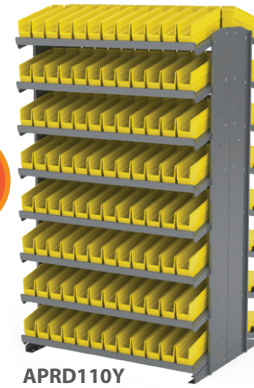

APRD110Y

12" Deep Single-Sided Pick Rack Systems			Bin Dimensions (In.)			
Model No.	Description	Bin Model No.	L	W	H	Bin Qty.
APRS110Y	Rack with Yellow Shelf Bins	30110	11%	2¾	4	96
APRS150Y	Rack with Yellow Shelf Bins	30150	11%	8¾	4	32‡

#Bonus bins included.

12" Deep Double-Sided Pick Rack Systems			Bin Dimensions (In.)			
Model No.	Description	Bin Model No.	L	W	H	Bin Qty.
APRD110Y	Rack with Yellow Shelf Bins	30110	11%	2¾	4	192
APRD120Y	Rack with Yellow Shelf Bins	30120	11%	4%	4	128‡

#Bonus bins included.

4" Shelf Bin Wire Shelving Systems			Bin Dimensions (In.)			Shelf Dimensions (In.)			Quantity	
Model No.	Description	Available Colors	L	W	H	D	L	H	Bins	Shelves
AWS143630120	Wire Shelving w/ 30120 Bins	B, R, Y, SC	11-5/8	4-1/8	4	14	36	74	96	12
AWS143630130	Wire Shelving w/ 30130 Bins	B, R, Y, G, SC	11-5/8	6-5/8	4	14	36	74	60	12
AWS143630150	Wire Shelving w/ 30150 Bins	B, R, Y, G, SC	11-5/8	8-3/8	4	14	36	74	48	12
AWS143630170	Wire Shelving w/ 30170 Bins	B, R, Y, G, SC	11-5/8	11-1/8	4	14	36	74	36	12
AWS183630128	Wire Shelving w/ 30128 Bins	B, R, Y, G, SC	17-7/8	4-1/8	4	18	36	74	96	12
AWS183630138	Wire Shelving w/ 30138 Bins	B, R, Y, G, SC	17-7/8	6-5/8	4	18	36	74	60	12
AWS183630158	Wire Shelving w/ 30158 Bins	B, R, Y, G, SC	17-7/8	8-3/8	4	18	36	74	48	12
AWS183630178	Wire Shelving w/ 30178 Bins	B, R, Y, G, SC	17-7/8	11-1/8	4	18	36	74	36	12
AWS244830124	Wire Shelving w/ 30124 Bins	B, R, Y, G, SC	23-5/8	4-1/8	4	24	48	74	120	12
AWS244830164	Wire Shelving w/ 30164 Bins	SC	23-5/8	6-5/8	4	24	48	74	66	12
AWS244830184	Wire Shelving w/ 30184 Bins	B, R, Y, G, SC	23-5/8	8-3/8	4	24	48	74	60‡	12
AWS244830174	Wire Shelving w/ 30174 Bins	B, R, Y, G, SC	23-5/8	11-1/8	4	24	48	74	48‡	12